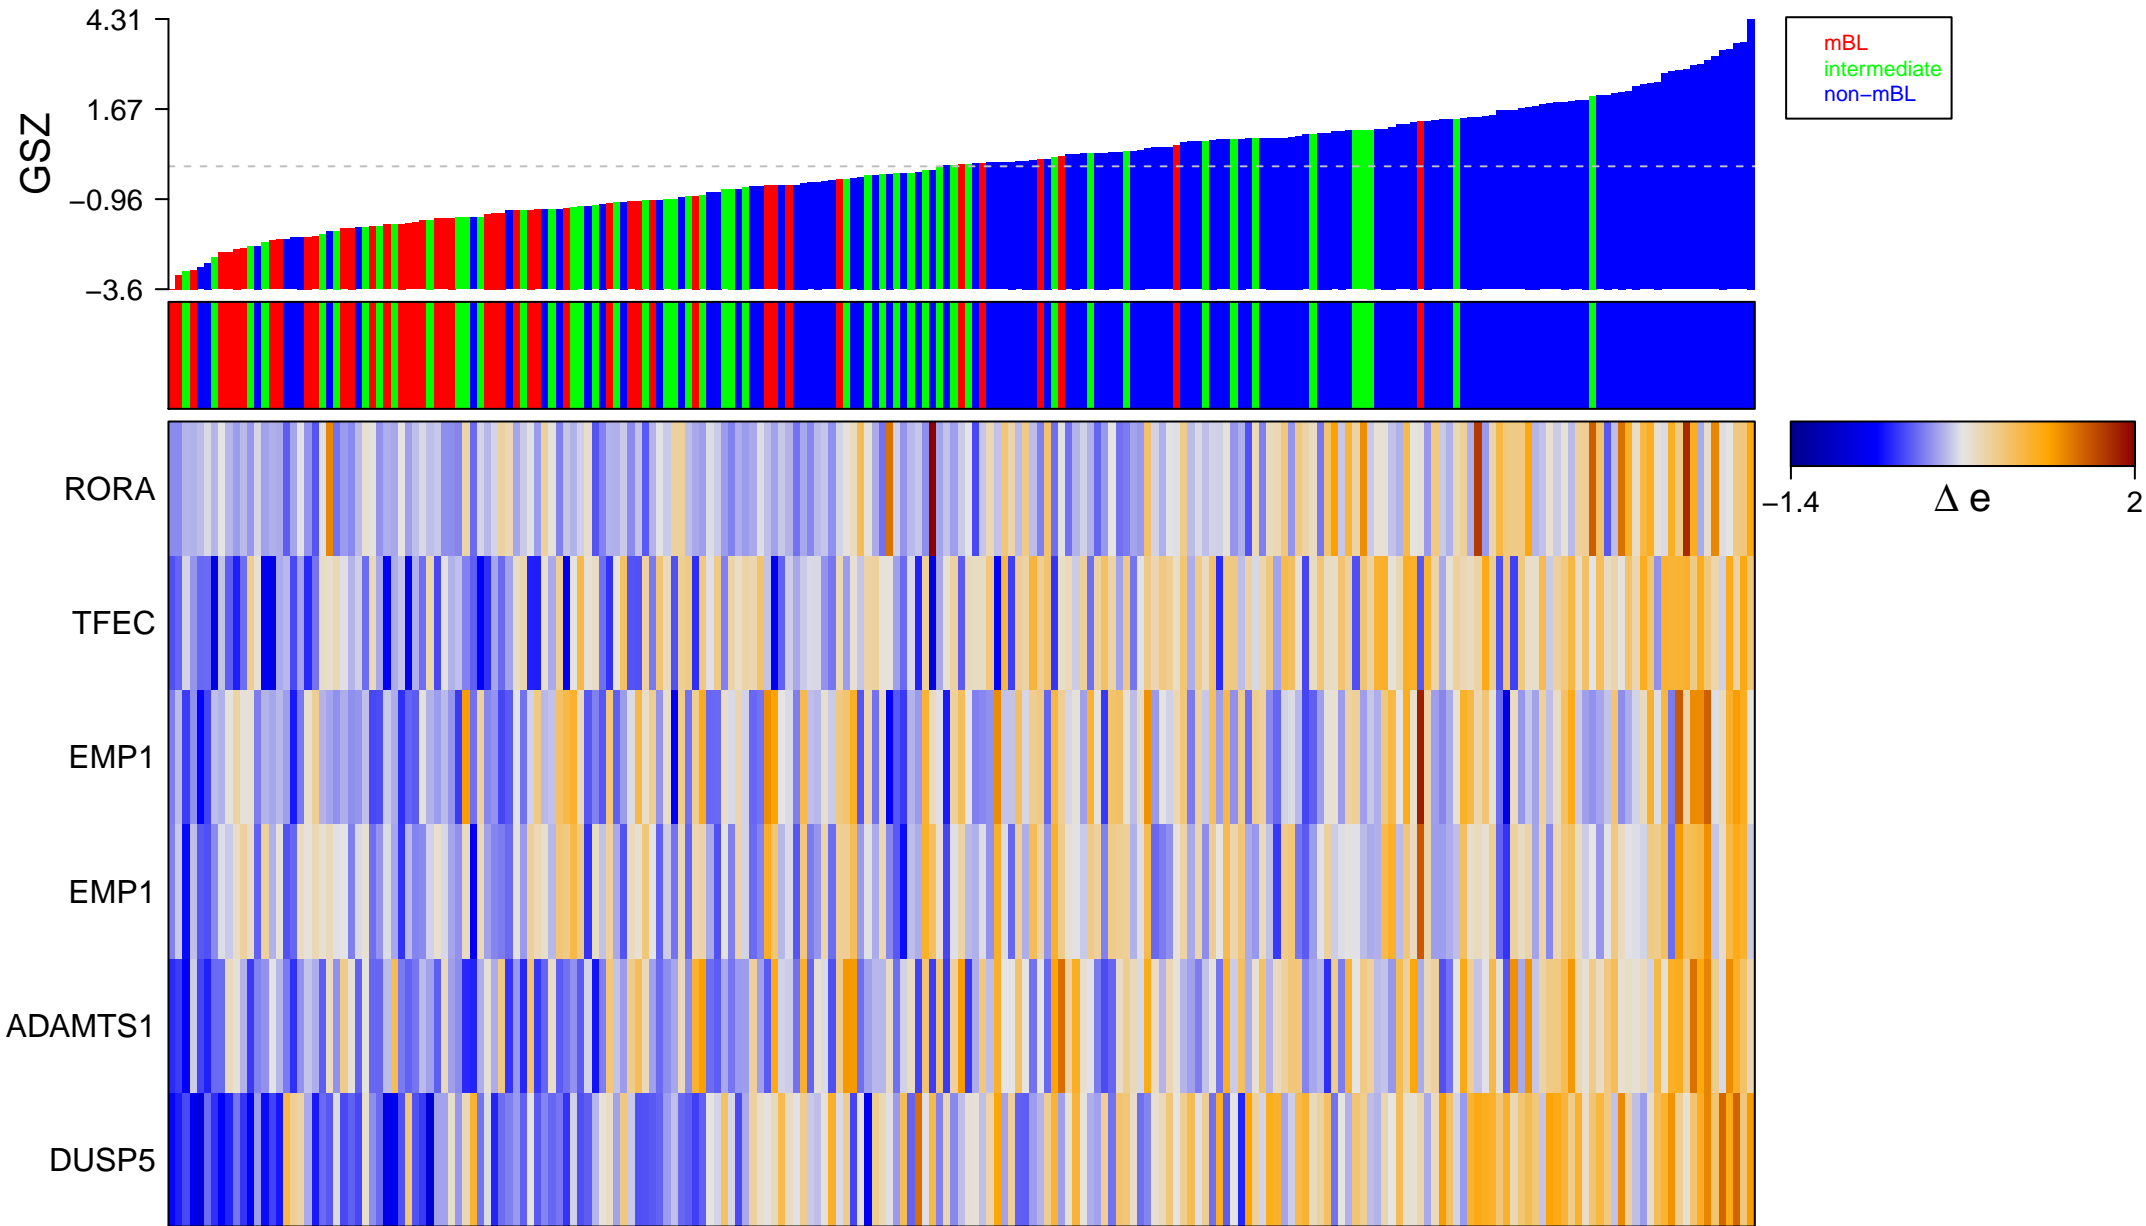

GARGALOVIC_RESPONSE_TO_OXIDIZED_PHOSPHOLIPIDS_GREY_UP

GARGALOVIC_RESPONSE_TO_OXIDIZED_PHOSPHOLIPIDS_GREY_UP

■ on
■ -
□ off

GARGALOVIC_RESPONSE_TO_OXIDIZED_PHOSPHOLIPIDS_GREY_UP