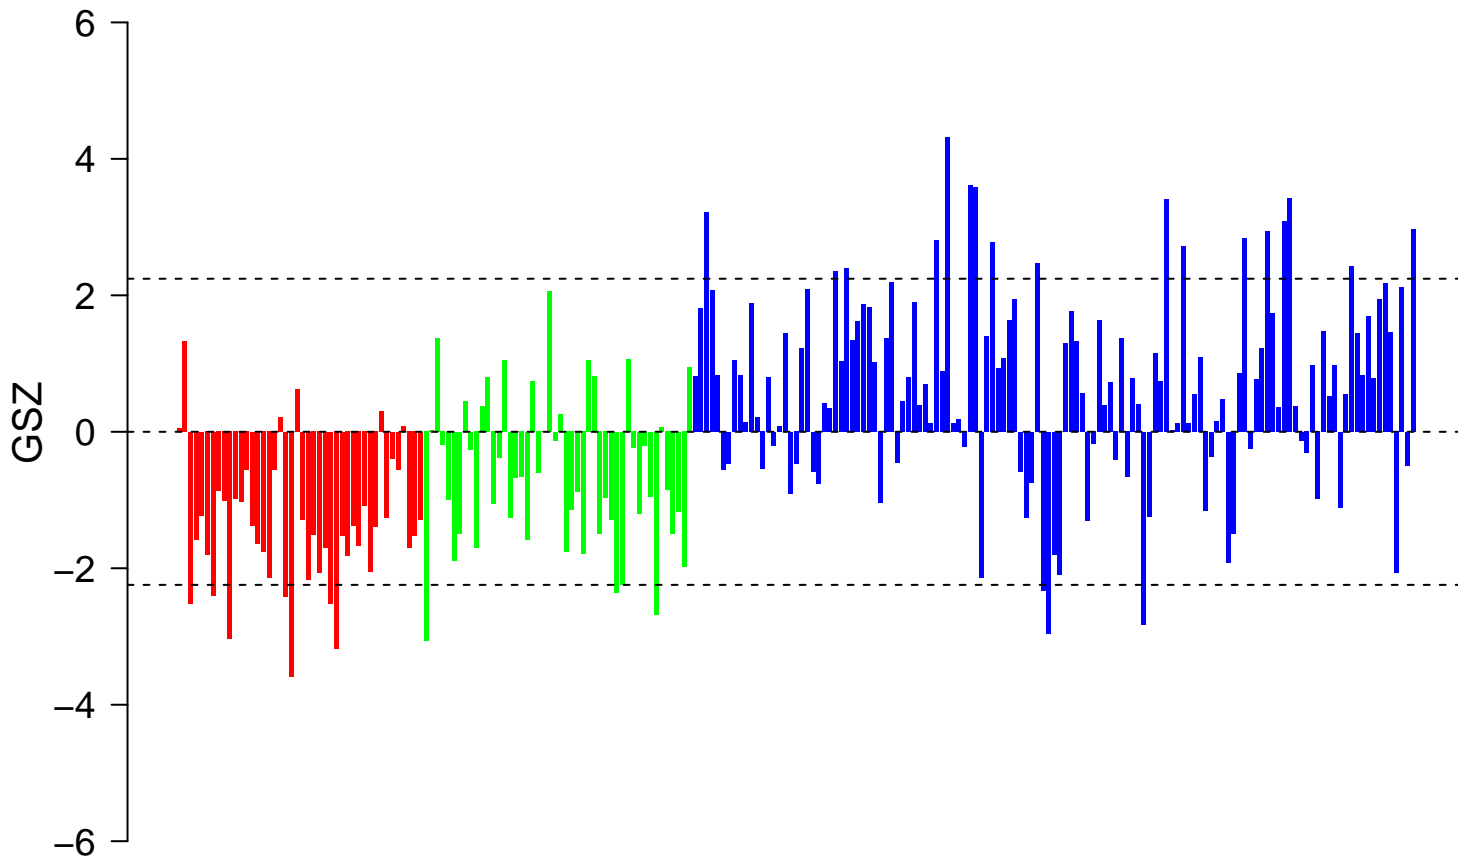

GARGALOVIC_RESPONSE_TO_OXIDIZED_PHOSPHOLIPIDS_GREY_UP

GARGALOVIC_RESPONSE_TO_OXIDIZED_PHOSPHOLIPIDS_GREY_UP

■ on
■ -
□ off

GARGALOVIC_RESPONSE_TO_OXIDIZED_PHOSPHOLIPIDS_GREY_UP