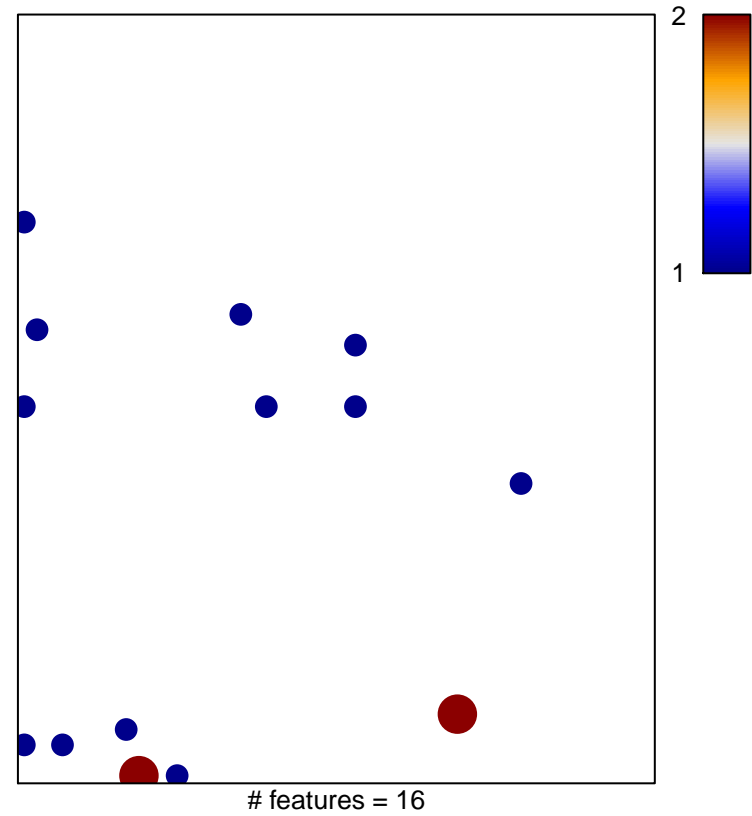

GARGALOVIC_RESPONSE_TO_OXIDIZED_PHOSPHOLIPIDS_GREY_UP

GARGALOVIC_RESPONSE_TO_OXIDIZED_PHOSPHOLIPIDS_GREY_UP

■ on
■ -
□ off

GARGALOVIC_RESPONSE_TO_OXIDIZED_PHOSPHOLIPIDS_GREY_UP